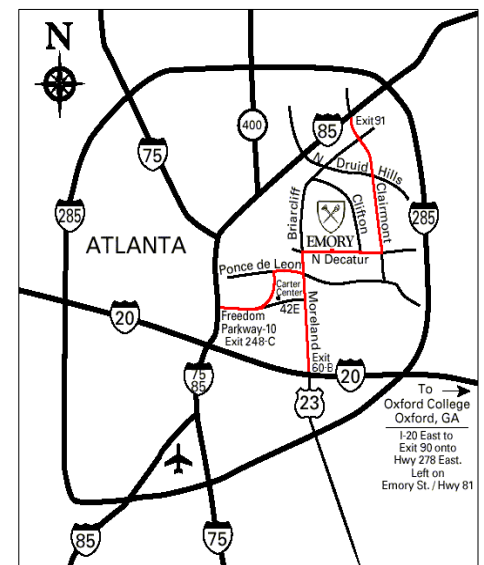

From I-85 South (driving south toward downtown)

- Take exit 91 and turn left onto Clairmont Road.
- Turn right onto La Vista Road.
- Turn left onto Houston Mill Road.
- Turn left onto Clifton Road.
- Cross over the railroad bridge and turn right onto Asbury Circle.
- Continue straight through the first stop sign, past the old train depot on your right. At the next stop sign, continue straight onto Eagle Row. Continue on Eagle Row through two stop signs.
- **PEAVINE PARKING DECK** is on your right.

From I-85 North (driving north from downtown)

- Take exit 248C and merge onto Freedom Parkway NE.
- Turn right on Ponce de Leon.
- Turn left onto Briarcliff.
- Turn right onto North Decatur Road. At 1st rotunda, go towards CVS. At 2nd rotunda, go around counterclockwise 270°, and 3rd street is OXFORD ROAD. Get off on Oxford.
- Turn right onto Eagle Row, into Emory campus.
- **PEAVINE PARKING DECK** is on your left.

From I-20: Exit at 60B, Moreland Avenue North

- Stay straight on Briarcliff Road.
- Turn right onto North Decatur Road. At 1st rotunda, go towards CVS. At 2nd rotunda, go around counterclockwise 270°, and 3rd street is OXFORD ROAD. Get off on Oxford.
- Turn right onto Eagle Row, into Emory campus.
- **PEAVINE PARKING DECK** is on your left.

From I-285: Take I-85 following the directions above.

From GA 400

- Take exit 1 for Sidney Marcus Blvd toward I-85.
- Exit Sydney Marcus Blvd, and turn left at the end of the ramp.
- Turn left onto Buford Highway.
- Turn right onto Cheshire Bridge Road.
- Turn left onto La Vista Road.
- Turn right onto Briarcliff Road.
- Turn left onto Clifton Road.
- Cross over the railroad bridge and turn right onto Asbury Circle. Continue straight through the first stop sign, past the old train depot on your right. At the next stop sign, continue straight onto Eagle Row.
- Continue on Eagle Row through two stop signs.
- **PEAVINE PARKING DECK** is on your right.