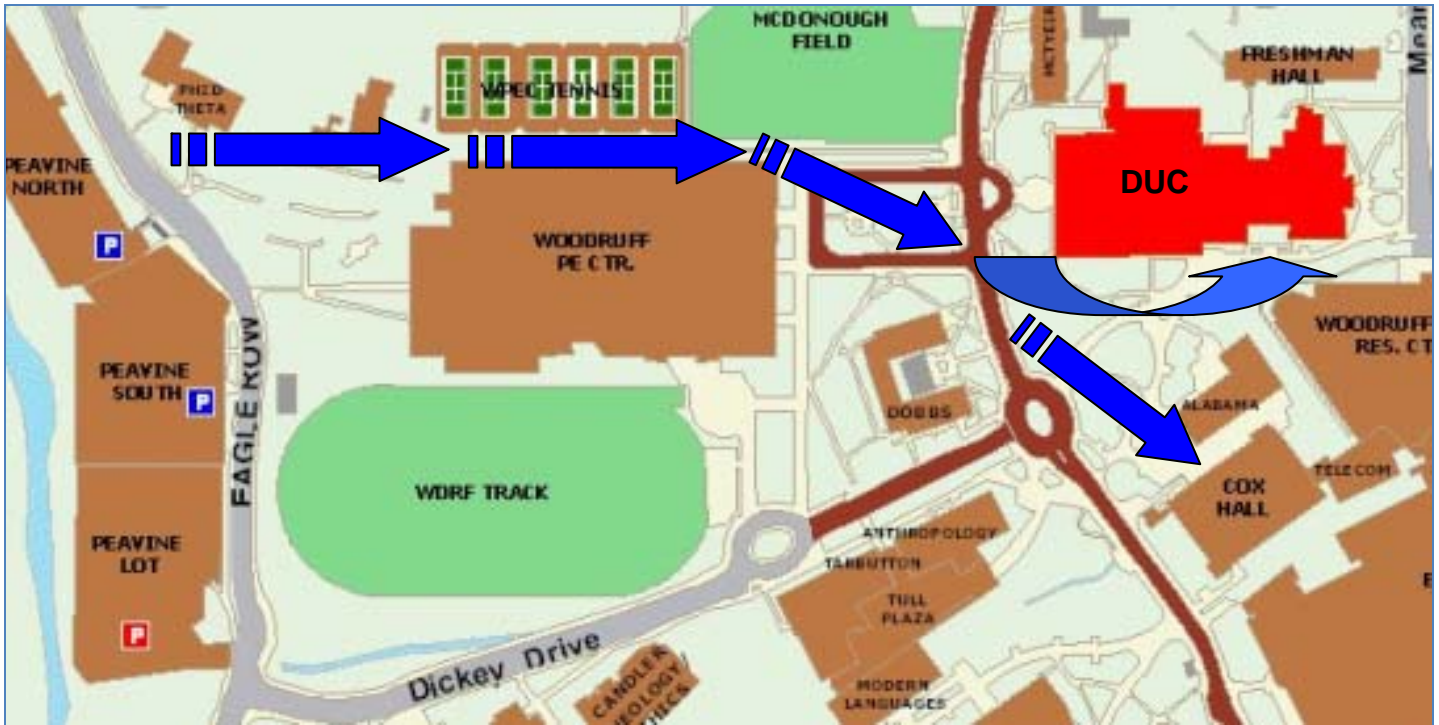

WALKING DIRECTIONS from PEAVINE PARKING DECK to DUC BUILDING/COX HALL:

From Peavine Deck, walk EAST, past Woodruff PE Center. The DUC is the large white building. Please enter on the RIGHT SIDE DOOR (South entrance), directly into REGISTRATION AREA.

For Cox Hall, turn RIGHT; it is a white building with a Clock Tower. Climb stairs/take elevator to Banquet Hall on 3rd Floor.

**DUCS IS ON UPPER RIGHT (RED); COX HALL ON RIGHT (BROWN);
PEAVINE NORTH & SOUTH PARKING DECK ON LEFT**